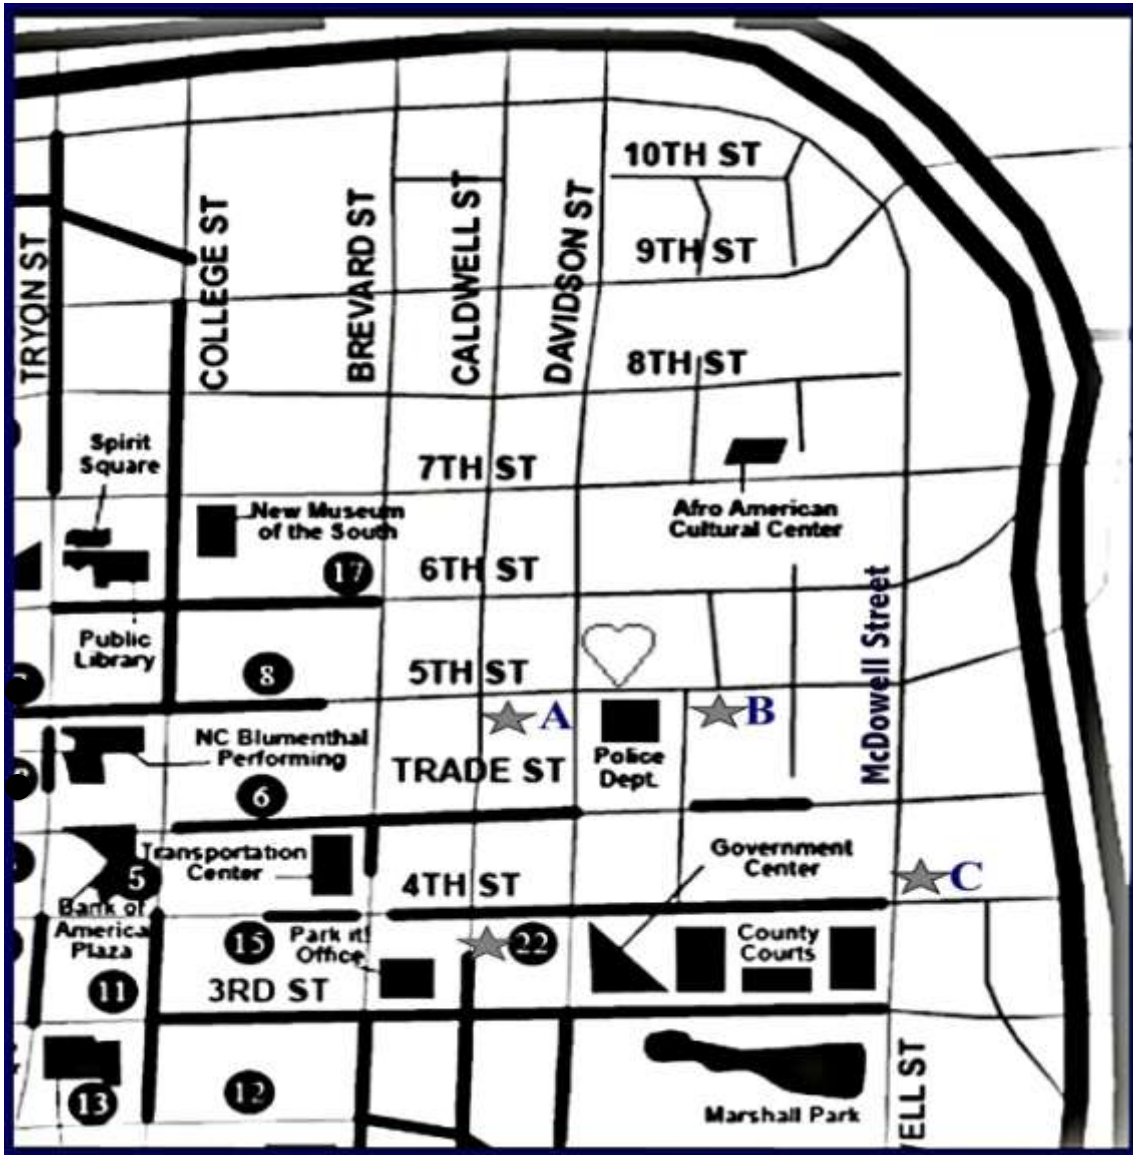

# ALTERNATE PARKING

- ★ A. Lot diagonal across from CFSC
- ★ B. Lot across 5th Street from our parking lot
- ★ C. Parking deck at the corner of 4th & McDowell
- ★ 22. Charlotte-Mecklenburg Government Center Parking Deck

Children & Family Services Center (CFSC)

## ADDITIONAL PARKING:

- 5. Bank of America Plaza Garage
- 6. Bank of America Corporate Center Garage
- 8. Trade Center Garage
- Little & Co. Parking**
- 11. BB&T Center Garage
- Childress Klein Properties**
- 12. One First Union Center Garage

## **Trammell Crow Company**

- 15. Charlotte Plaza Garage
- 17. 7th Street Station
- 22. Charlotte-Mecklenburg Government Center Parking Deck